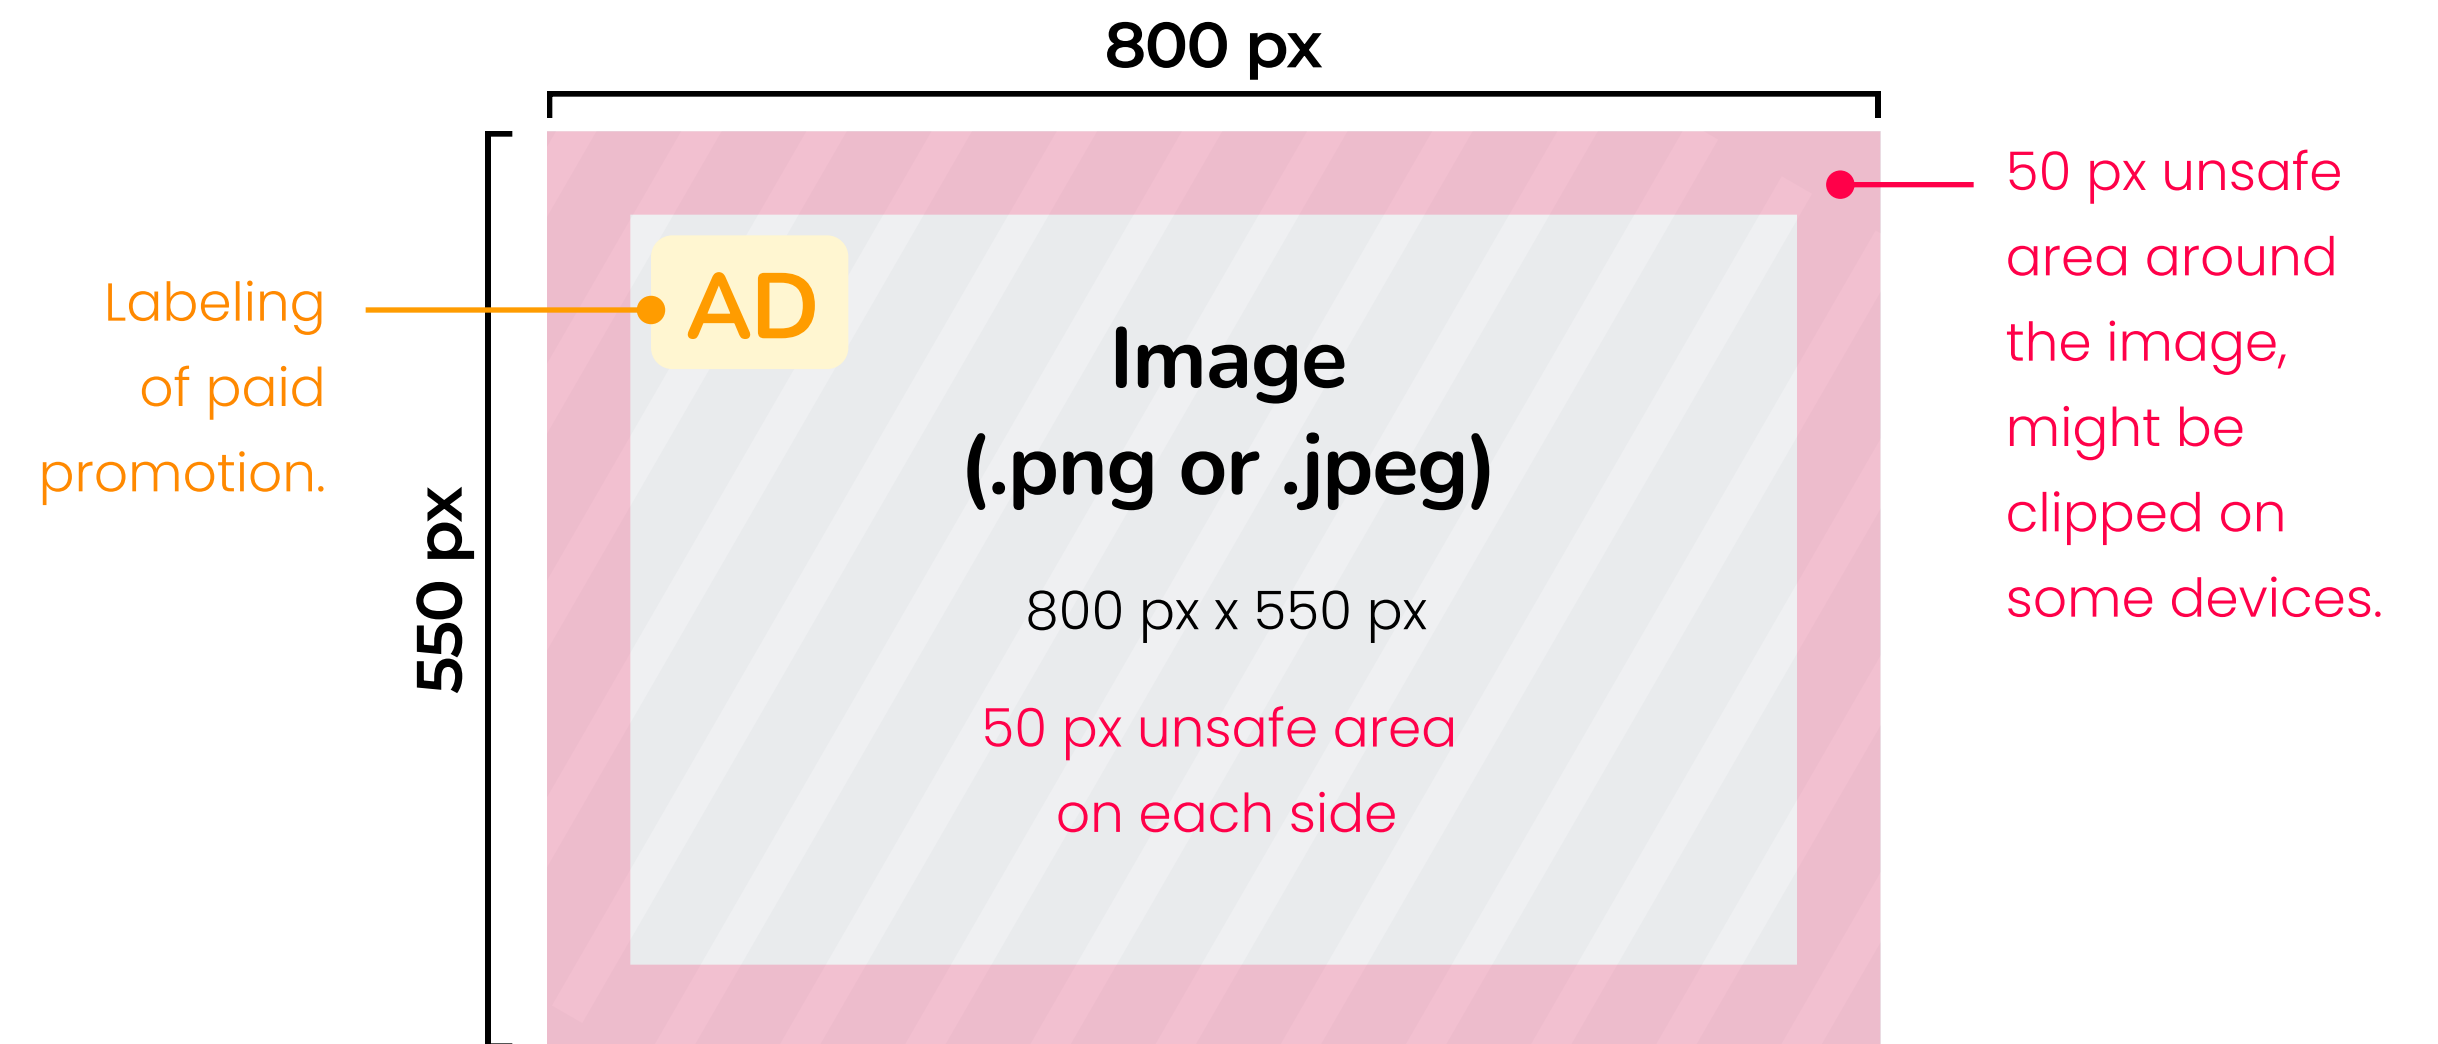

Asset Specifications for “Drink Input Screen” Placement in Hydro Coach

The image must be a PNG or JPEG file with a width of 800 pixels and a height of 550 pixels. Avoid placing important elements within the 50-pixel unsafe area, as parts of the image might be clipped on certain devices.