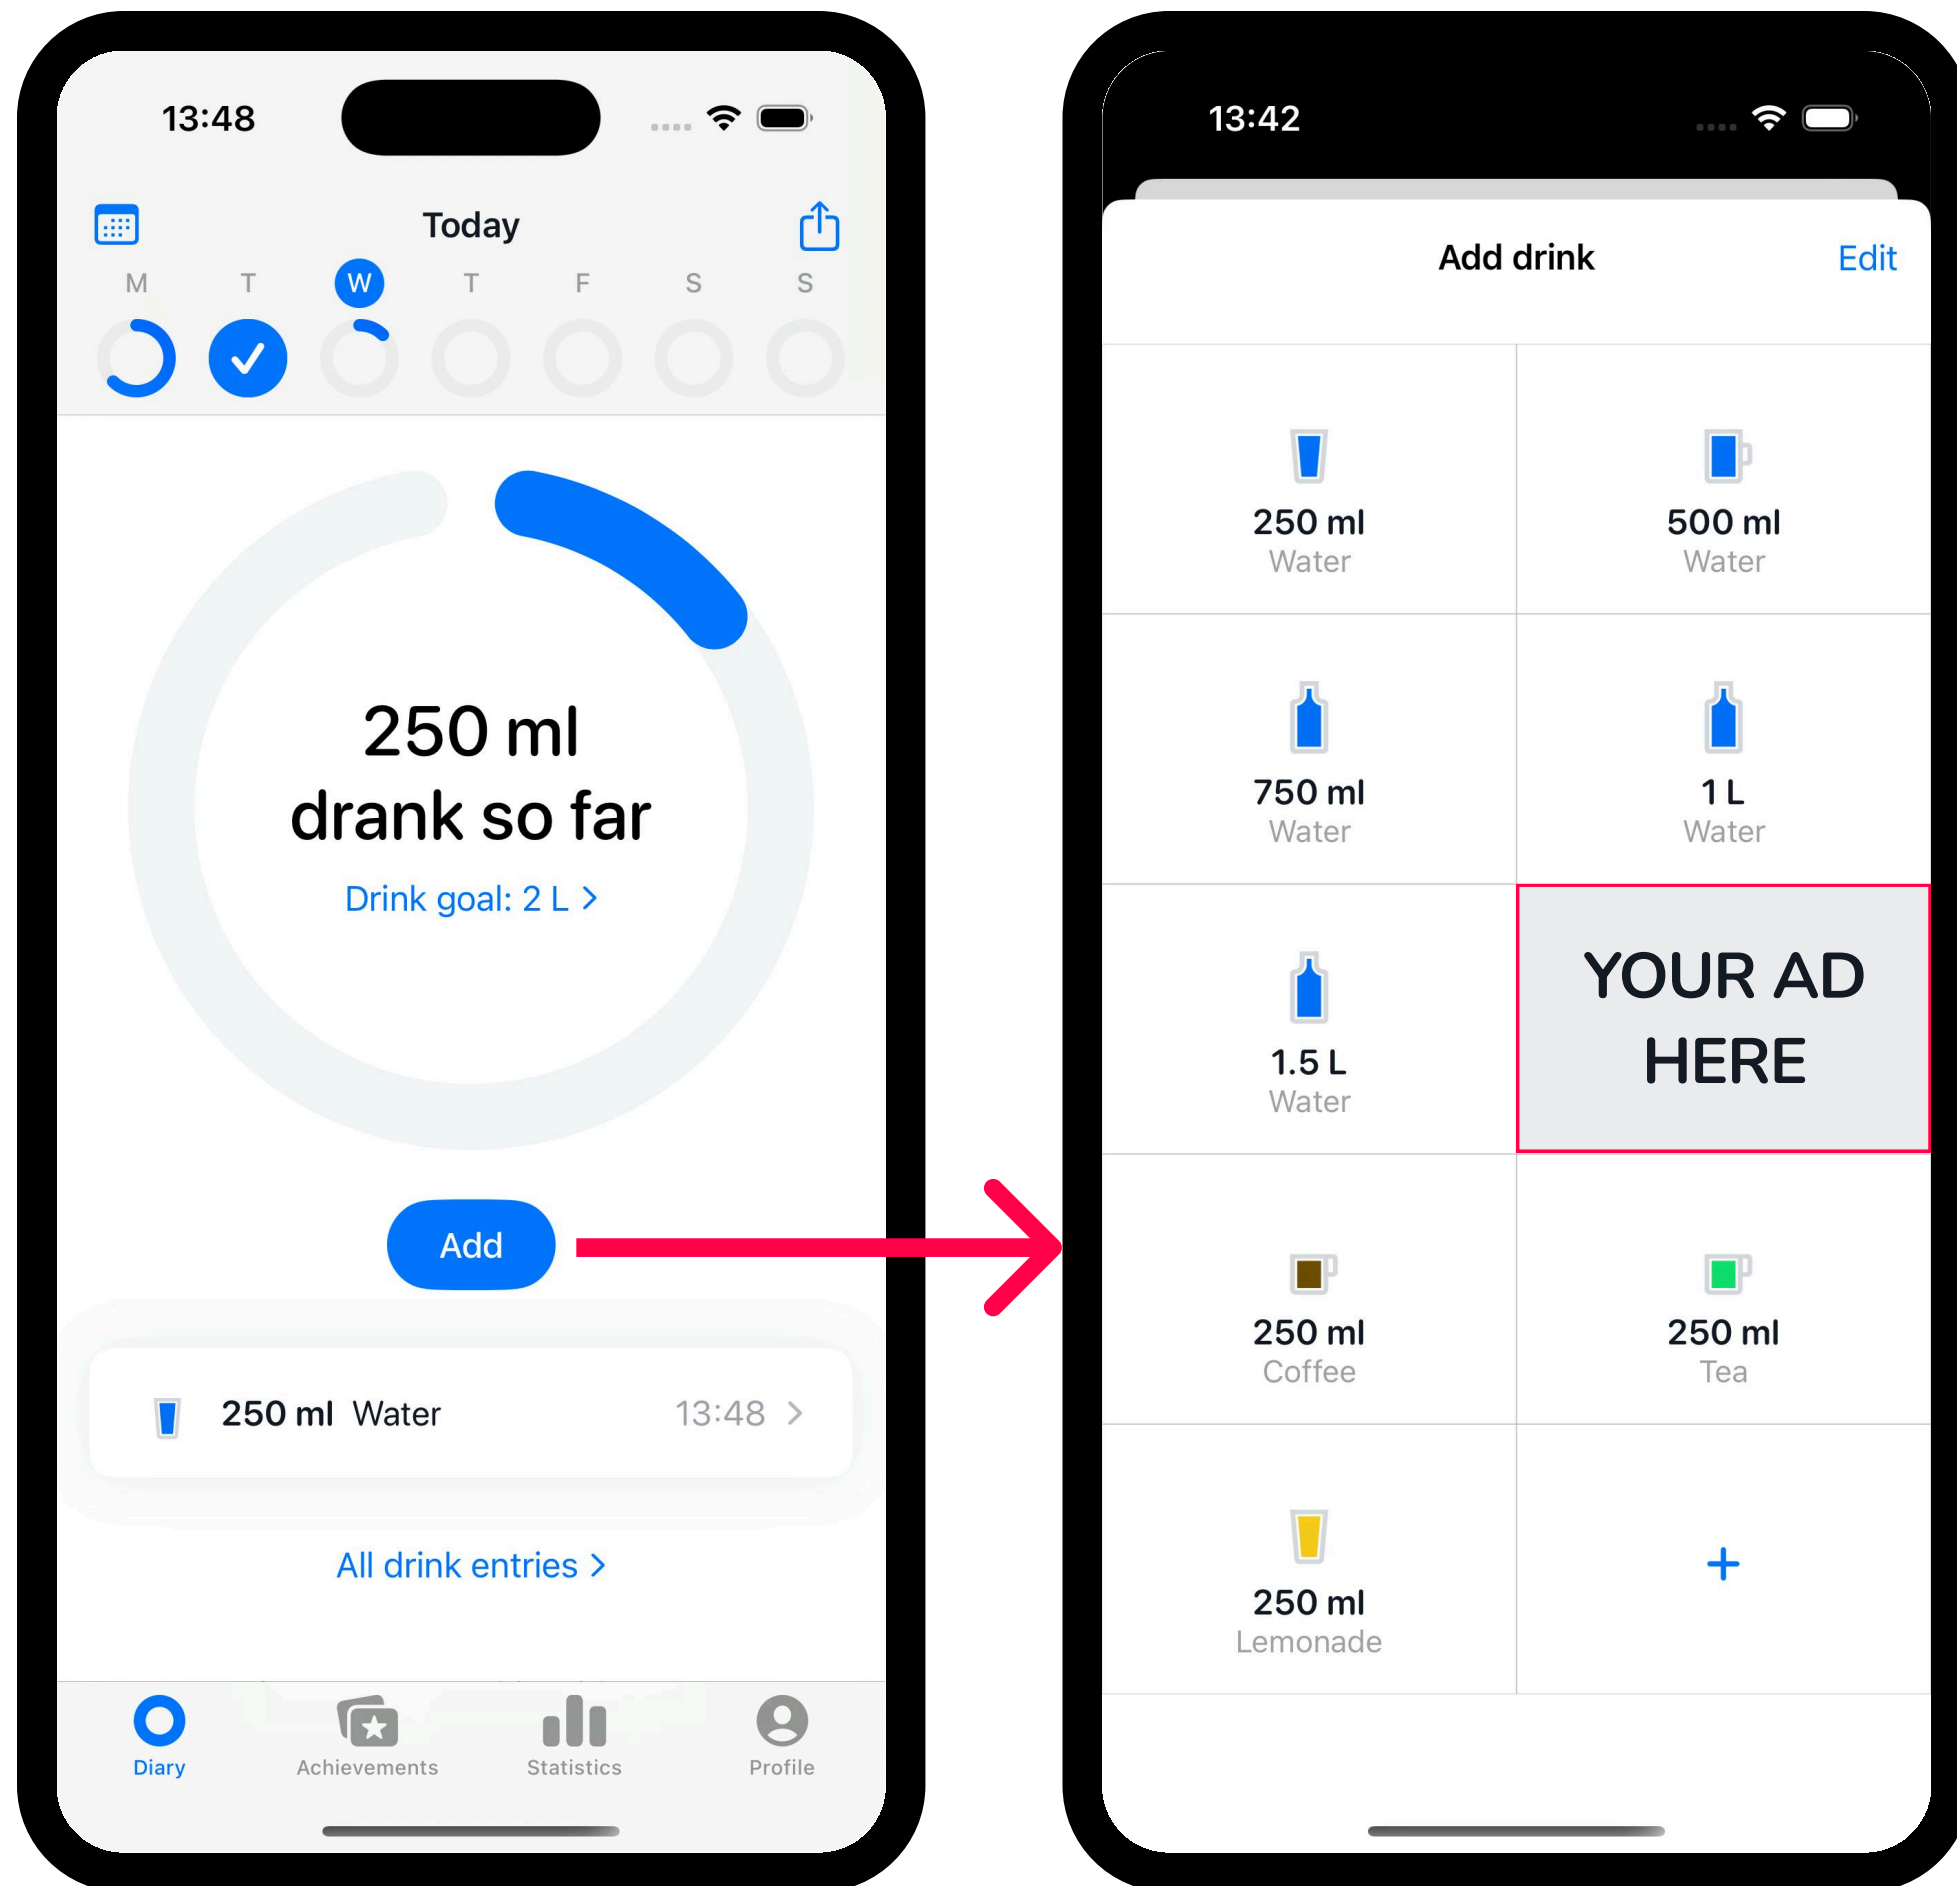

Asset Specifications for “Drink Input Screen” Placement in Hydro Coach

The image must be a PNG or JPEG file with a width of 800 pixels and a height of 550 pixels. Avoid placing important elements within the 50-pixel unsafe area, as parts of the image might be clipped on certain devices.